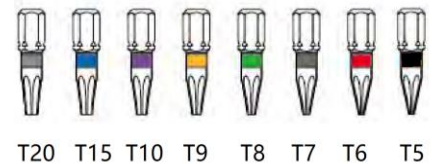

Preset Torque Screwdrivers

Your Complete TORX Set for Inserted Tooling

9 sizes

T5. 6. 7. 8. 9. 10. 15. 20. 25

PN: STS-TX-BG-S1

44 PCS

MSRP

\$336.00*

- Handles (3)—*ST, HD, LT*
 - Adapters (9)—*T5, 6, 7, 8, 9, 10, 15, 20, 25*
 - 1" bits (16)—*T5-T20*, (2) of each size
 - 2" bits (16)—*T6-T25*, (2) of each size
- * Please contact your local distributors for details