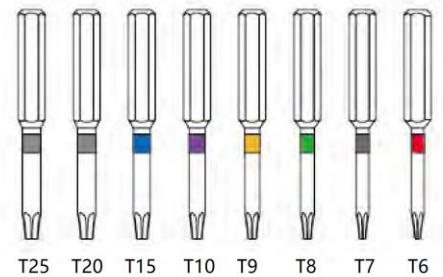

Preset Torque Screwdrivers

Your Complete TORX Set for Inserted Tooling

9 sizes

T5. 6. 7. 8. 9. 10. 15. 20. 25

PN: STS-TX-BG-S1

44 PCS

MSRP

\$336.00*

- Handles (3)—*ST, HD, LT*
 - Adapters (9)—*T5, 6, 7, 8, 9, 10, 15, 20, 25*
 - 1" bits (16)—*T5-T20*, (2) of each size
 - 2" bits (16)—*T6-T25*, (2) of each size
- * Please contact your local distributors for details