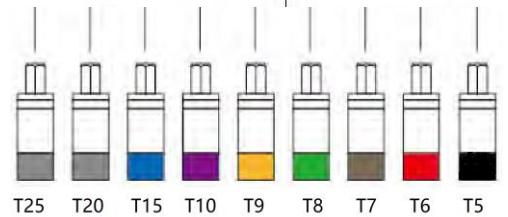

Preset Torque Screwdrivers

Your Complete TORX Set for Inserted Tooling

9 sizes

T5. 6. 7. 8. 9. 10. 15. 20. 25

PN: STS-TX-BG-S1

44 PCS

MSRP

\$336.00*

- Handles (3)—*ST, HD, LT*
 - Adapters (9)—*T5, 6, 7, 8, 9, 10, 15, 20, 25*
 - 1" bits (16)—*T5-T20*, (2) of each size
 - 2" bits (16)—*T6-T25*, (2) of each size
- * Please contact your local distributors for details