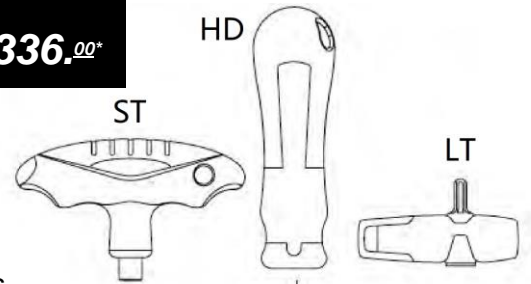

Preset Torque Screwdrivers

Your Complete TORX Set for Inserted Tooling

9 sizes

T5. 6. 7. 8. 9. 10. 15. 20. 25

PN: STS-TX-BG-S1

44 PCS

MSRP

\$336.00*

- Handles (3)—*ST, HD, LT*
 - Adapters (9)—*T5, 6, 7, 8, 9, 10, 15, 20, 25*
 - 1" bits (16)—*T5-T20*, (2) of each size
 - 2" bits (16)—*T6-T25*, (2) of each size
- * Please contact your local distributors for details